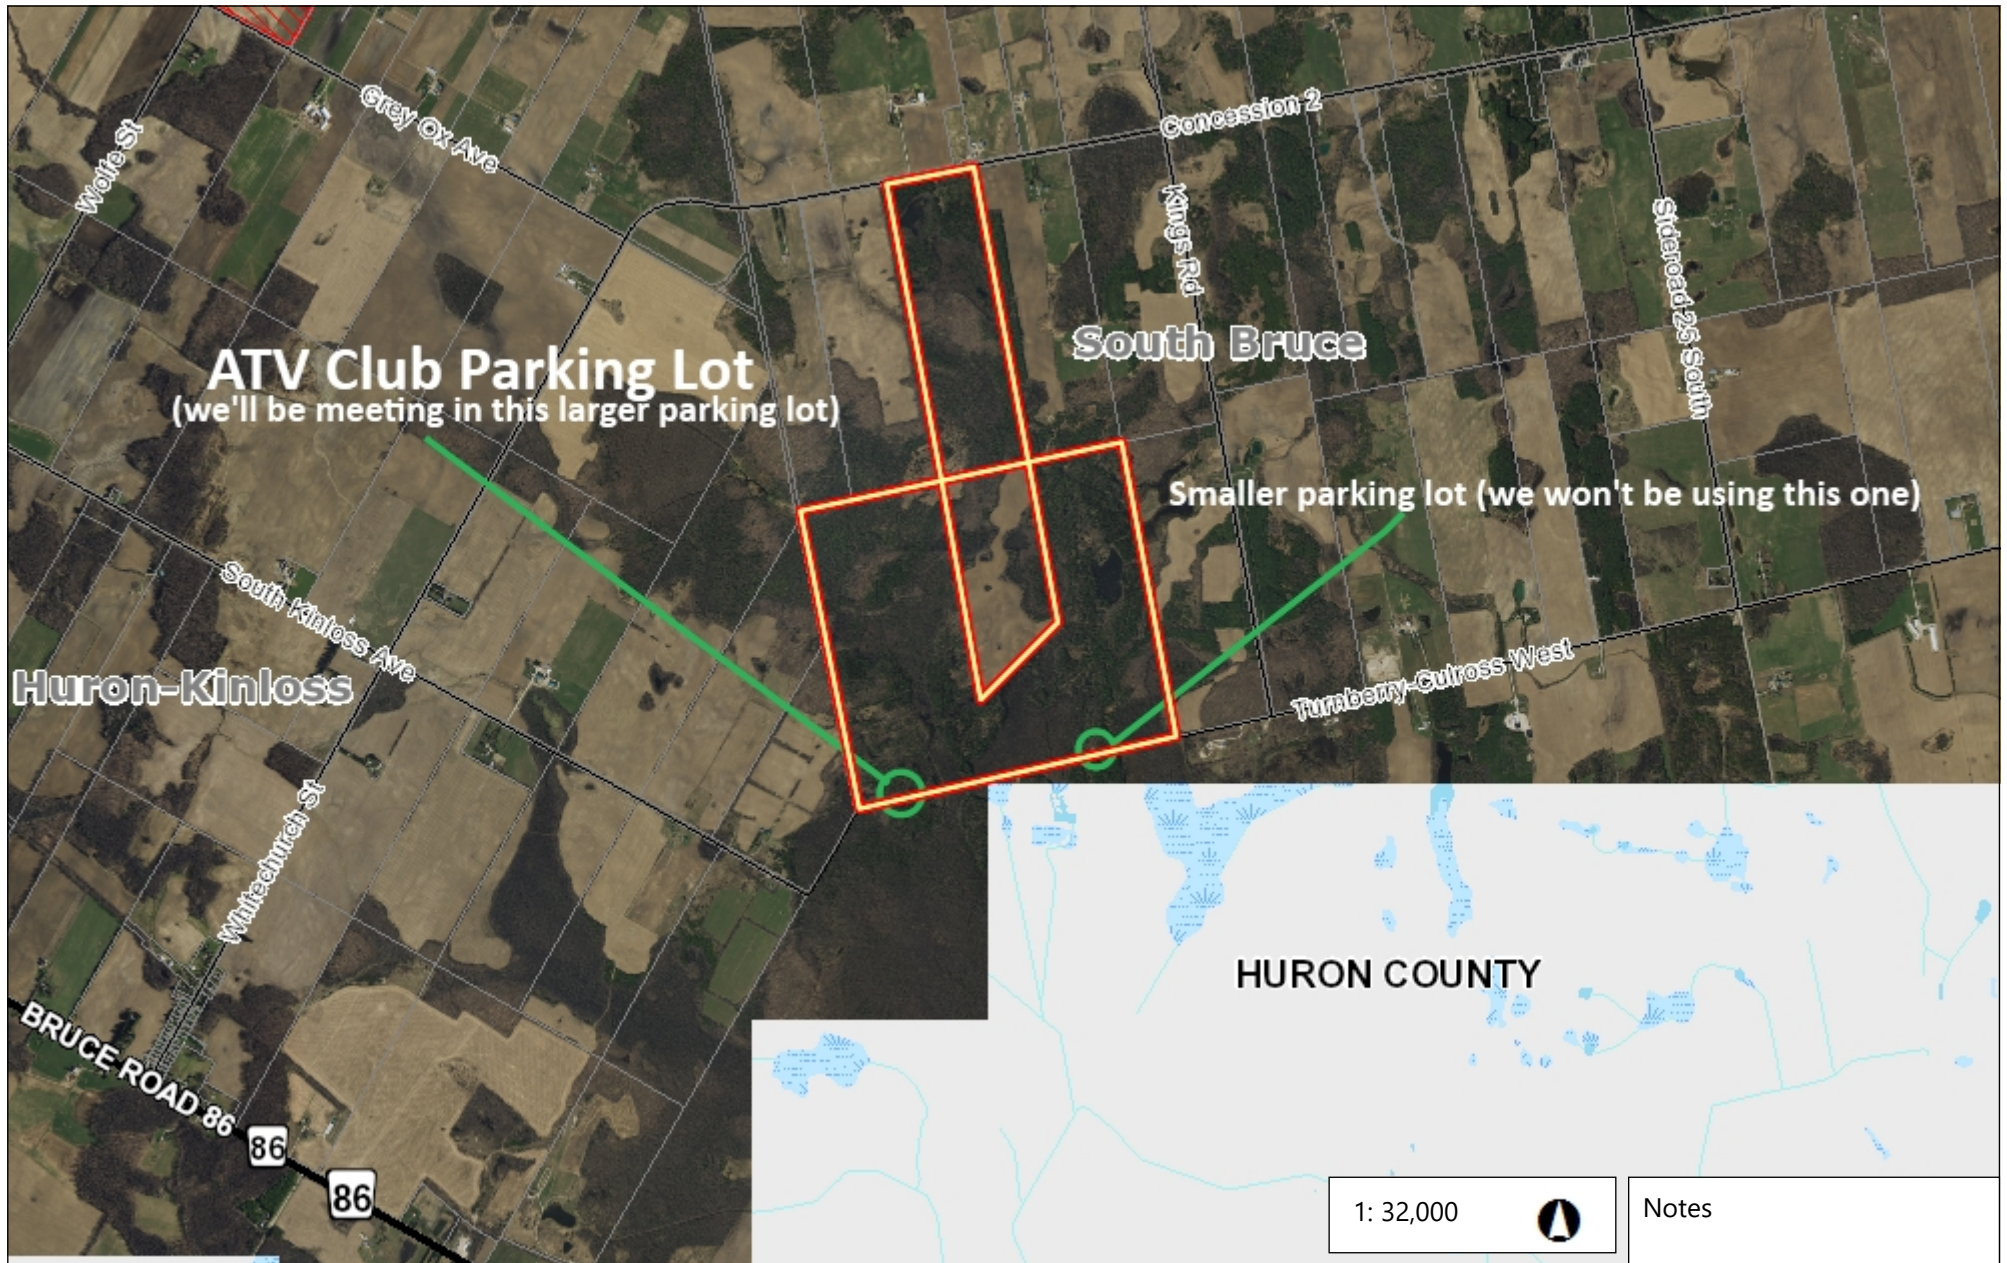

Bruce County Culross Tract Location - ATV Club Parking Lots are the located at the GREEN Circles

1.6 0 0.81 1.6 Kilometers

NAD_1983_UTM_Zone_17N
© 2021 County of Bruce

This map is a user generated static output from an Internet mapping site and is for reference only. Data layers that appear on this map may or may not be accurate, current, or otherwise reliable.

THIS MAP IS NOT TO BE USED FOR NAVIGATION

1: 32,000

Notes